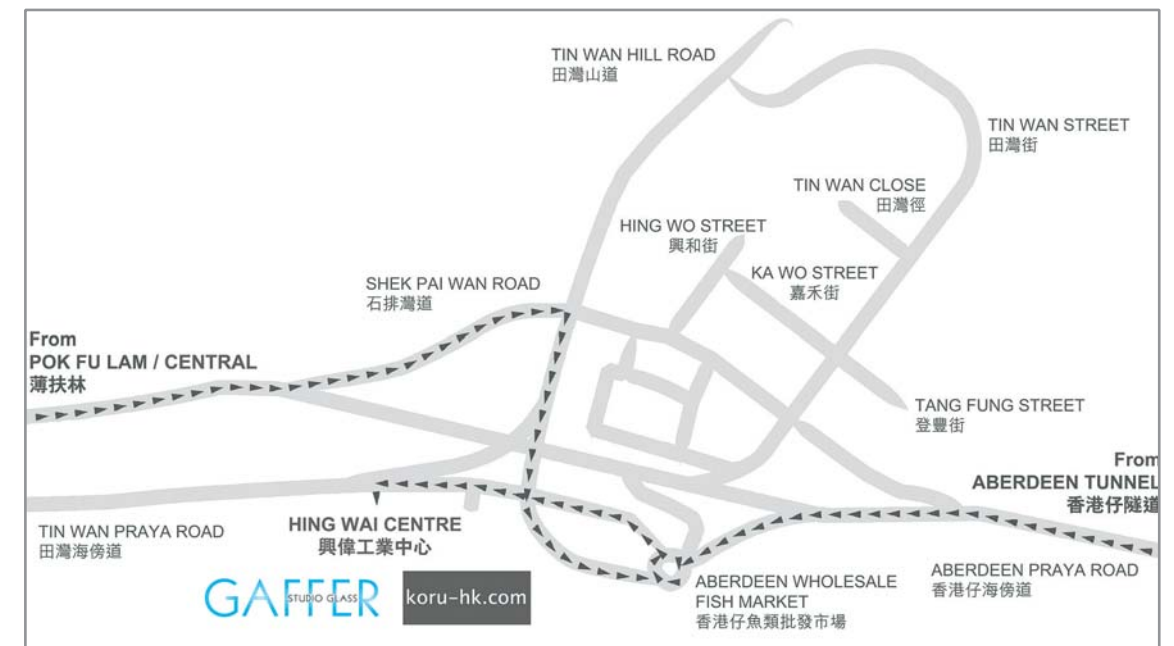

GAFFER

STUDIO GLASS

Opening hours : Wed-Sat 12-6pm or via appointment

Unit 6-8 17th Floor, The Hing Wai Centre, 7 Tin Wan Praya Road, Aberdeen, Hong Kong

t. (852) 2521 1770

www.gafferstudioglass.com