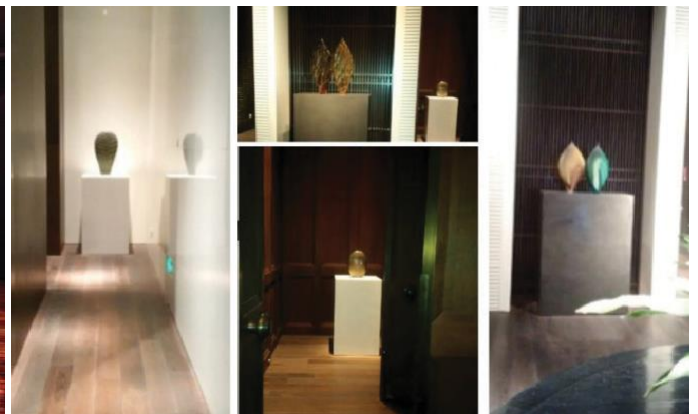

BEIJING

sketch
best traditional Beijing culture of tea drinking

miniature clay model

full scale clay for casting

Installation Beijing Peninsula

PARIS, LILI RESTAURANT

SHANGHAI, SIR ELLYS BAR

GUANGZHOU

MANDARIN ORIENTAL
THE HOTEL GROUP

MACAU

FOUR
POINTS
BY SHERATON

ZhengZhou

MACAU, ALL DAY DINNING

MARINA BAY Sands® SINGAPORE

KORAKOT

Shenzhen Sands Court of Palms
Museum