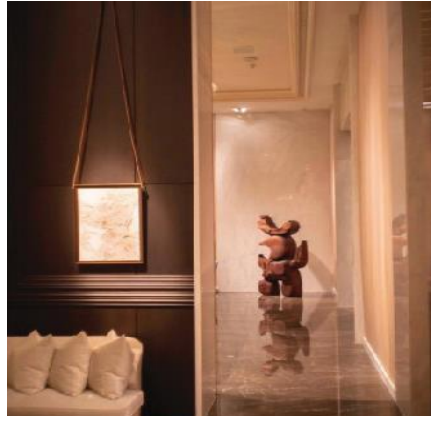

Alila Maldives

Hong Kong Styling & Objects L23, Lobby

MANDARIN ORIENTAL
THE HOTEL GROUP

Nusa Dua Bali

NAGASAKI JAPAN STYLING 2021 with Absolute Lifestyle Hong Kong

W.20 D.20 H.20 cm

ROSEWOOD Phnom Penh

A SENSE of PLACE™