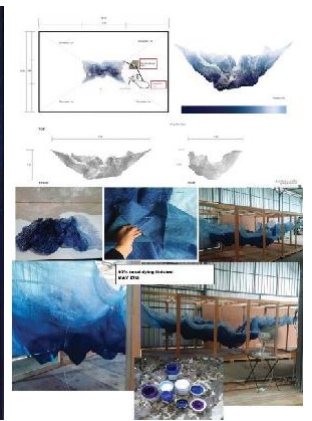

ROSEWOOD PHUKET

A SENSE of PLACE™

ELEPHANT & BUTTERFLY

SEOUL

KRAM
Drama, Drama, Drama

The new technology for sky by its name like surface not also essential, it is in the clear and sadness. Their combination quotes are often referred to in literature and acts as a form of comparison with love and knowledge, among others. This fabric sculpture represents the idea of a clear blue sky in our world. To support such combination through this name is to be happy.