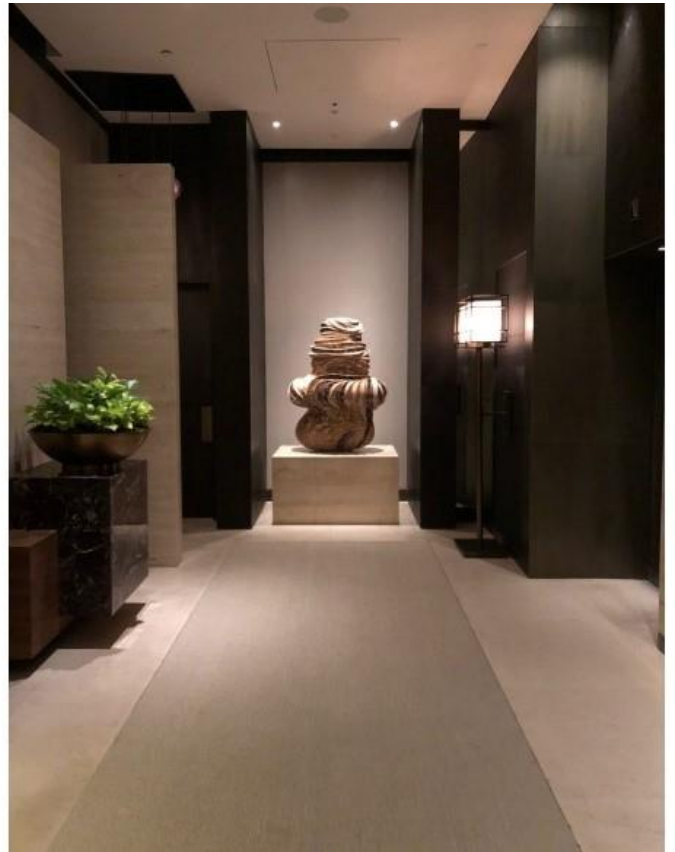

Alila Maldives

Hong Kong Styling & Objects L23, Lobby

MANDARIN ORIENTAL
THE HOTEL GROUP

Nusa Dua Bali

NAGASAKI JAPAN STYLING 2021 with Absolute Lifestyle Hong Kong

W.20 D.20 H.20 cm

ROSEWOOD Phnom Penh

A SENSE of PLACE™