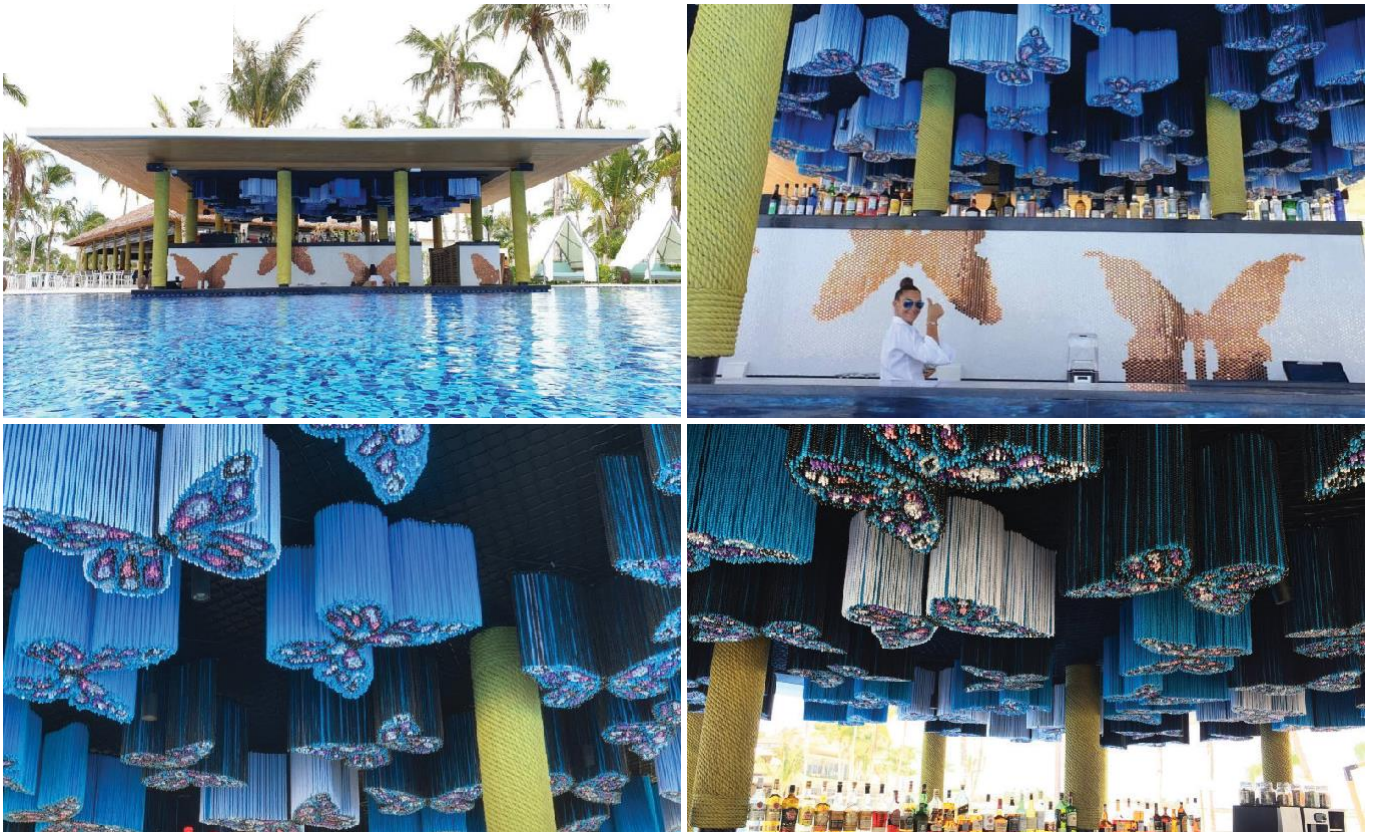

ELEPHANT & BUTTERFLY