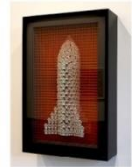

Gaffer Ltd & Glen Clarke selection within 56th Venice Biennale - www.personalstructures.org
a Group exhibition of International acclaimed Artists representing the concept of Culture - Mind - Becoming
@ www.palazzomora.org
Opens May 9th - November 22nd 2015.