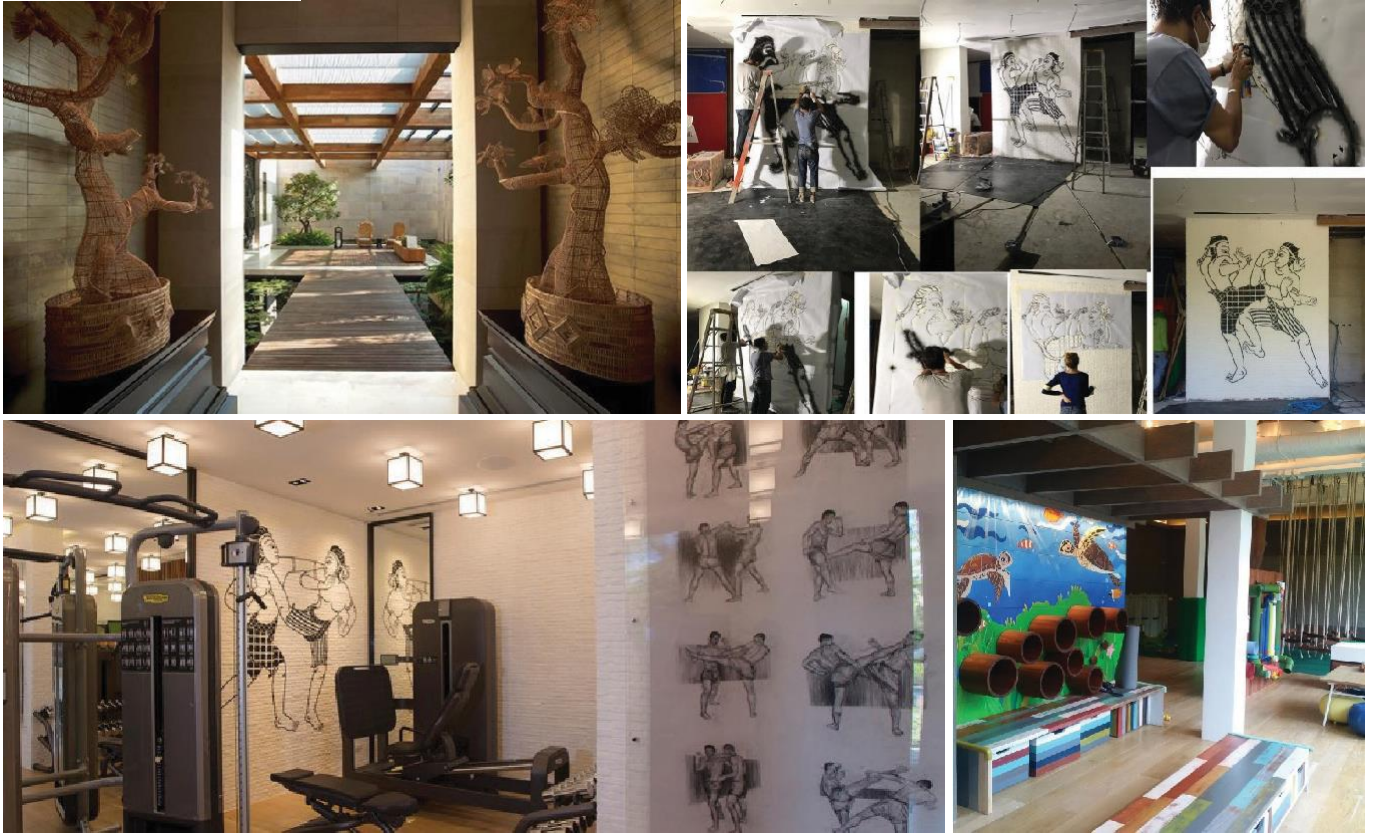

ROSEWOOD PHUKET

A SENSE of PLACE™