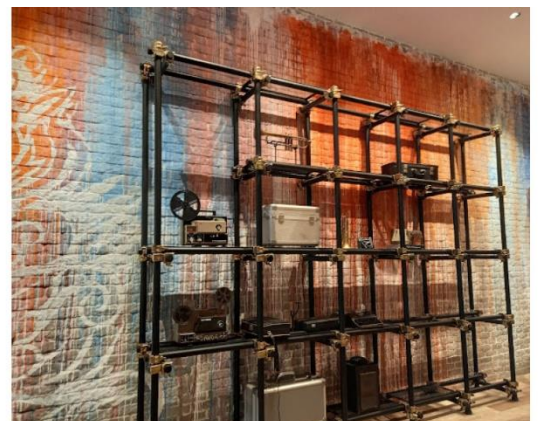

Nusa Dua Bali