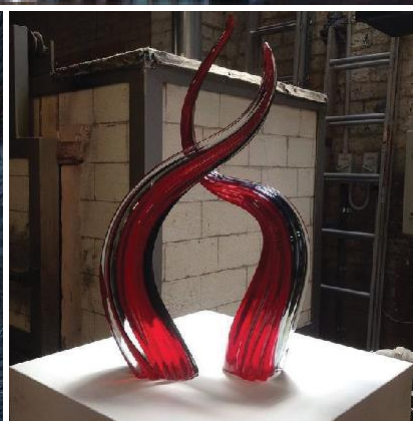

MANDARIN ORIENTAL
THE HOTEL GROUP

MACAU