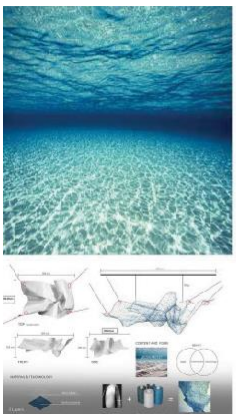

ROSEWOOD PHUKET

A SENSE of PLACE™

ELEPHANT & BUTTERFLY

SEOUL

KRAM
Drama, Drama, Drama

The new technology for sky by its name like surface not also essential, it is in the clear and sadness. Their combination quotes are often referred to in literature and acts as a form of comparison with love and knowledge, among others. This fabric sculpture represents the idea of a clear blue sky in our world. To support such combination through this name is to be happy.