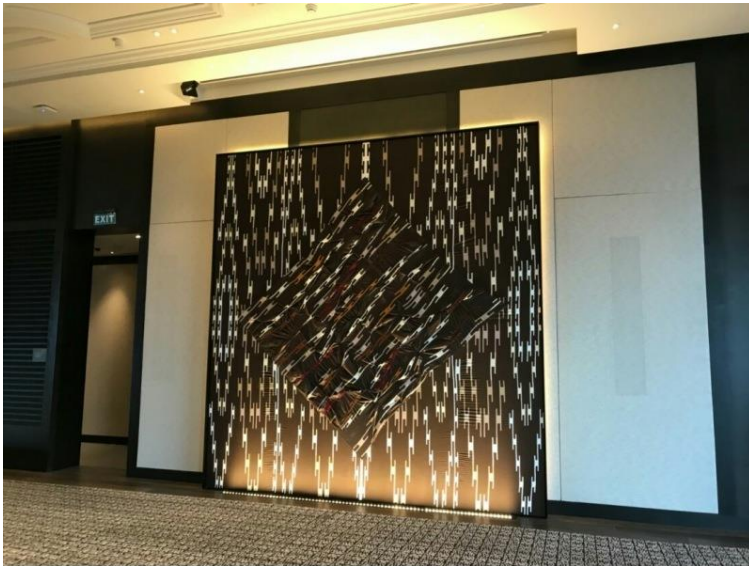

Alila Maldives

Hong Kong Styling & Objects L23, Lobby

MANDARIN ORIENTAL
THE HOTEL GROUP

Nusa Dua Bali

NAGASAKI JAPAN STYLING 2021 with Absolute Lifestyle Hong Kong

W.20 D.20 H.20 cm

ROSEWOOD Phnom Penh

A SENSE of PLACE™