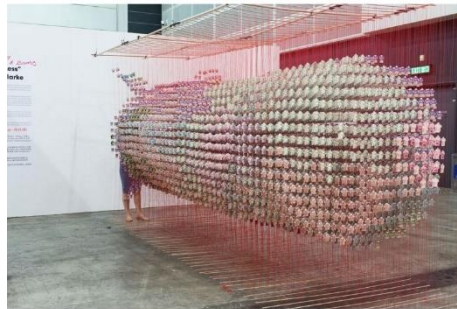

MOCA Museum Beijing. Copelouzos Athens, Venice Biennale 2013, 2015