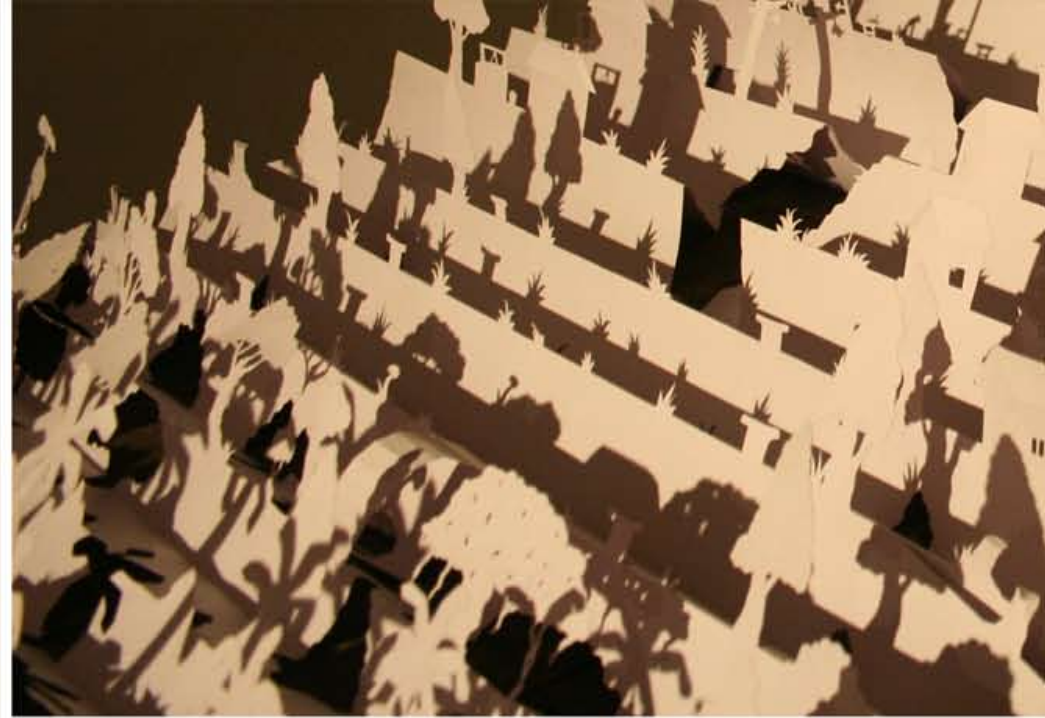

Chaos Within
Archival paper collage
120" x 120" x 10" | 2011

Fragile Notions
Handcut on Archival Paper
Site specific installation | 2012

How Long? How Far?
Handcut on Archival Paper
36" x 132" x 24" | 2009

ICARUS 1
metal, Olefin sheets,
automotive paint, newspaper cutouts
site specific installation, 2014

In the Ocean Of Chaos
Olefin SHeets, Newspaper cutouts, wooden framework
Site Specific Installationn I 2014

*untitles from the series
Metropolis and the City Planners
Handcut on Archival Paper
60 x 60" x 3 inches | 2010*

Multi-Story

News paper, resin, coffe table, coffe cup and a broken sauser
60" x 62" x 29" | 2011