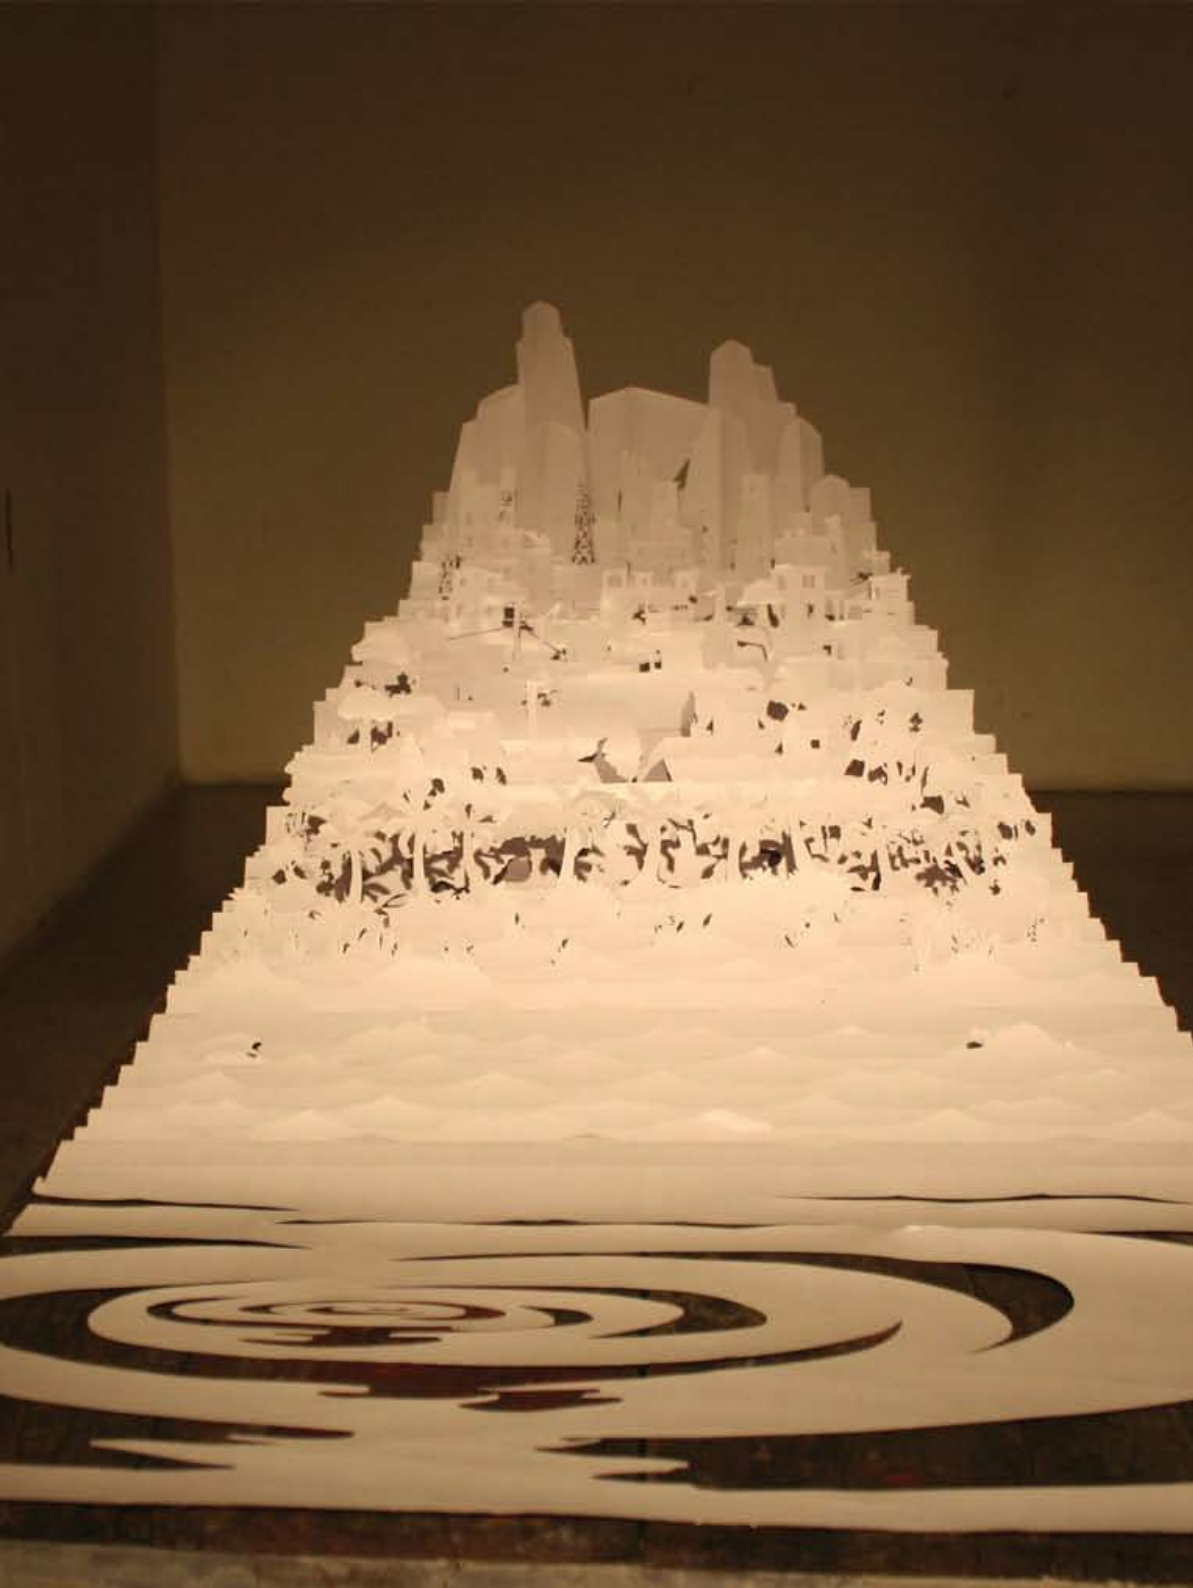

Chaos Within
Archival paper collage
120" x 120" x 10" | 2011

Fragile Notions
Handcut on Archival Paper
Site specific installation | 2012

How Long? How Far?
Handcut on Archival Paper
36" x 132" x 24" | 2009

ICARUS 1
metal, Olefin sheets,
automotive paint, newspaper cutouts
site specific installation, 2014

In the Ocean Of Chaos
Olefin SHeets, Newspaper cutouts, wooden framework
Site Specific Installationn I 2014

*untitles from the series
Metropolis and the City Planners
Handcut on Archival Paper
60 x 60" x 3 inches | 2010*

Multi-Story

News paper, resin, coffe table, coffe cup and a broken sauser
60" x 62" x 29" | 2011

Untitled
Metal cutouts, lightsource, shadows
site specific installation | 2011

The Fall , 2012
Mdf board, Automotive paint, Newspaper cutouts
192 x 192 x 192 inches

*untitles from the series
Metropolis and the City Planners
Handcut on Archival Paper
36" x 36" x 3 inches | 2011*